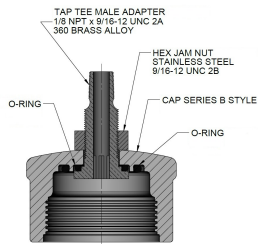

ELECTROFUSION TEST CAP: Tap Tee

Description	Code	Box Qty
Standard Tapping Tee Test Cap with 1/8" NPT Male Brass Adapter for EF Tap Tees Acme Threads	360 002 988	100

The technical data are not binding. They neither constitute expressly warranted characteristics nor guaranteed properties nor a guaranteed durability. They are subject to modification. Our General Terms of Sale apply.