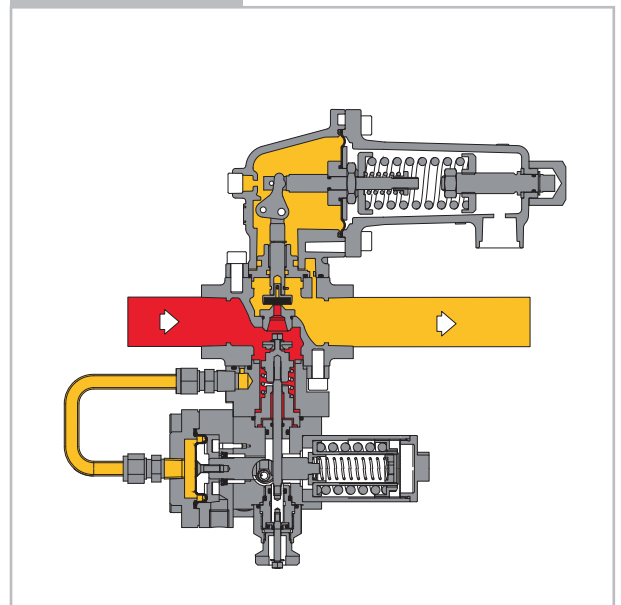

FT 518

Pressure Regulator

...+PM/518

...+SB/518

 Inlet Pressure  Outlet Pressure