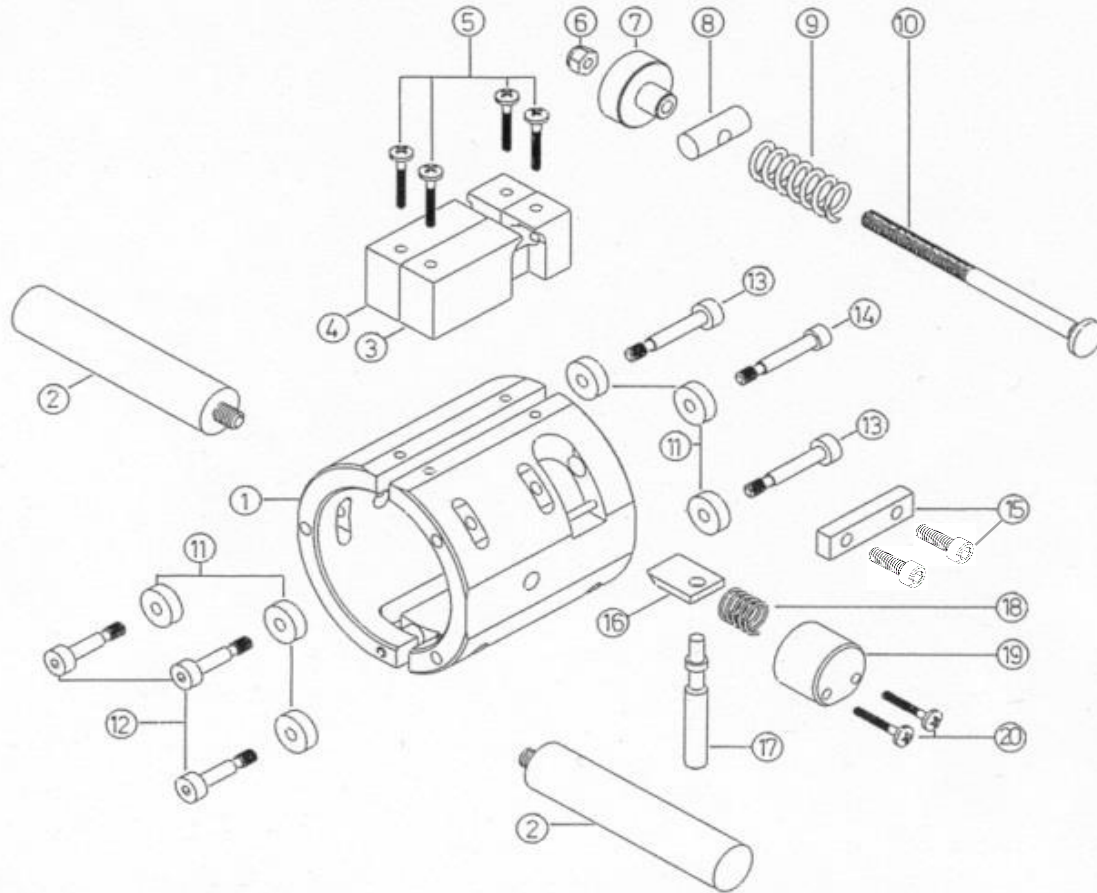

# SPLIT PEELER (SPL) 1-1/4" TO 8" IPS – PARTS LIST

For Split Peelers manufactured before 2024, with "Thumb Screw"-style closing mechanism

**Note:** to find the manufacturing date of your Split Peeler, look for the date stamp on the edge of the housing.  
For example: stamp "0509" indicates manufacturing date May 2009