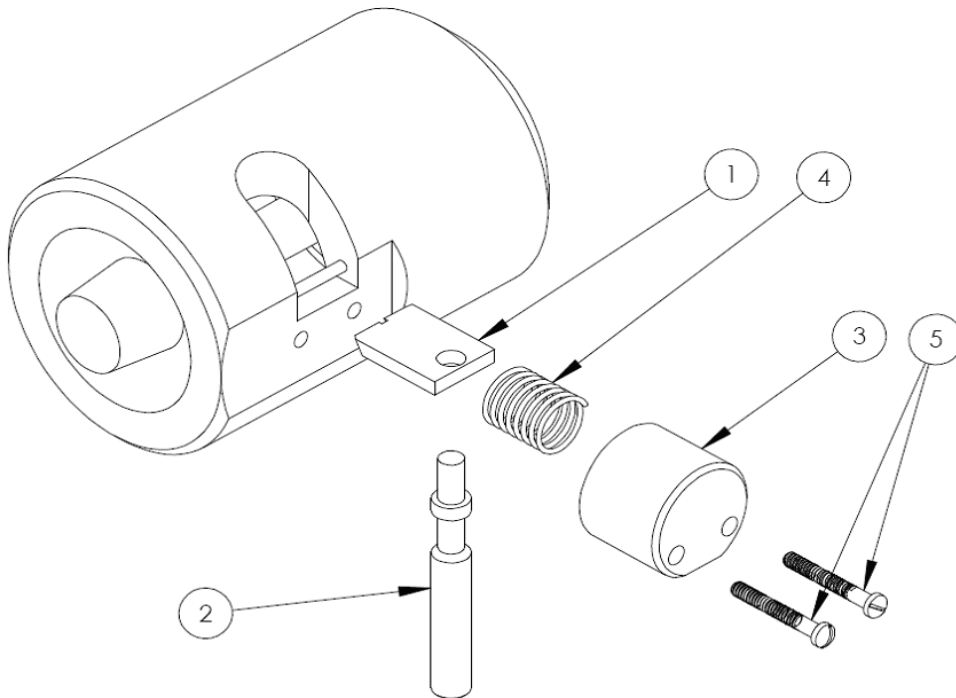

## PIPE SURFACE PEELER (PSP) 1/2" TO 2" - PARTS LIST

Item No:	Description	Part Numbers				
		1/2" IPS/CTS	3/4" IPS	1" IPS/CTS	1 1/4" IPS	2" IPS
1	Blade, Pipe Surface Peeler, 1/2" wide	BL00500	BL00500	BL00500	BL00500	BL00500
2	Lever	LE17500	LE17500	LE17500	LE17500	LE17500
3	Cap	CA19200	CA19200	CA19200	CA19200	CA19200
4	Spring, Pipe Surface Peeler	SP10500	SP10500	SP10500	SP10500	SP10500
5	Screw for Cap	SC20100	SC20100	SC20100	SC20100	SC20100