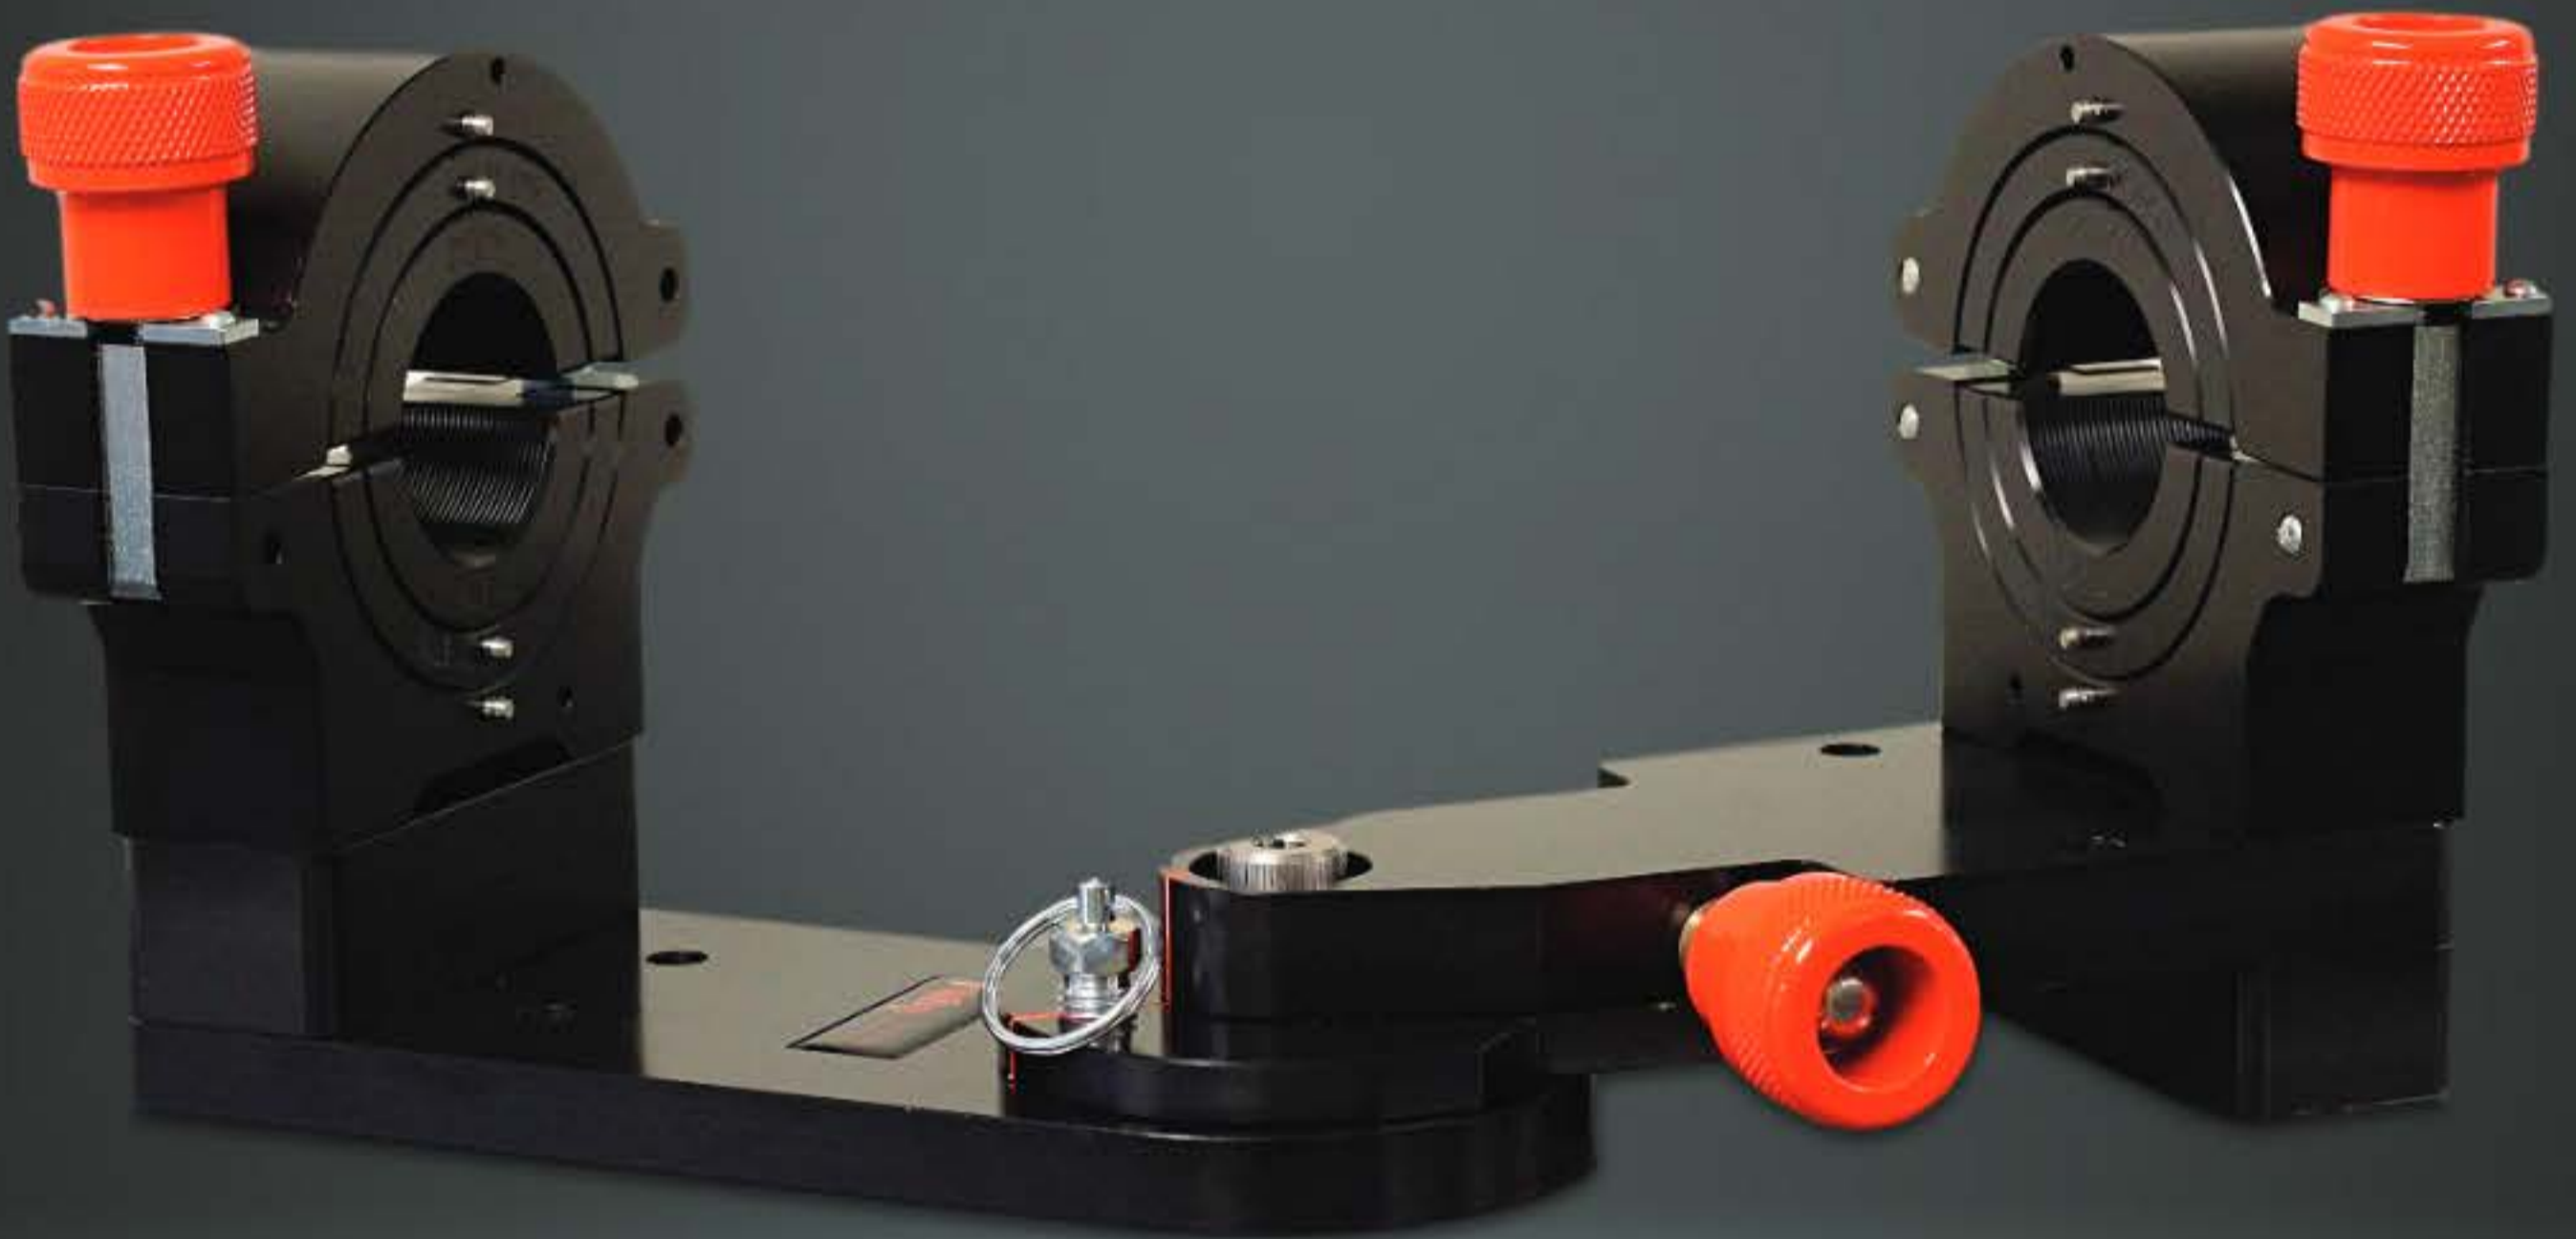

A4.00

2"-4" Alignment Clamp

Contact your CR Wall Representative or call
519-624-9293 for more information

www.crwall.com | 519-624-9293
customerservice@crwall.com

Complete with **2" IPS & 3" IPS Inserts**
Designed to work with coil pipe

Alignment Clamp Features

- ▶ Straight, 45° & 90° Positions
- ▶ 10° Fine Adjustment (+-5°)
- ▶ Aircraft Grade Aluminum