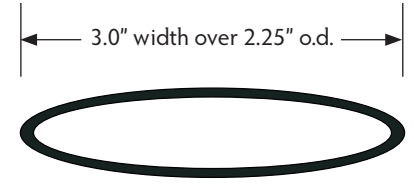

Utility Sentry™

CIP

Excellent visibility, flat or round styles

The Sentry post comprises a 2.25" diameter polymer tube and a drivable metal socket for ease of installation. The top of the tube may be flattened for 180-degree visibility or left round for 360-degree effectiveness.

Round

Flat

How to Order:

CIP2

Product number

066

Length (in.)

See chart for availability by color.

Color (See chart below)

01

Color	Standard Lengths (in.)
01-White	66
02-Yellow	66

Other lengths and colors are available. Contact your representative.

Material: Polypropylene

Options and Accessories: Stock or custom decals
Reflective sheeting